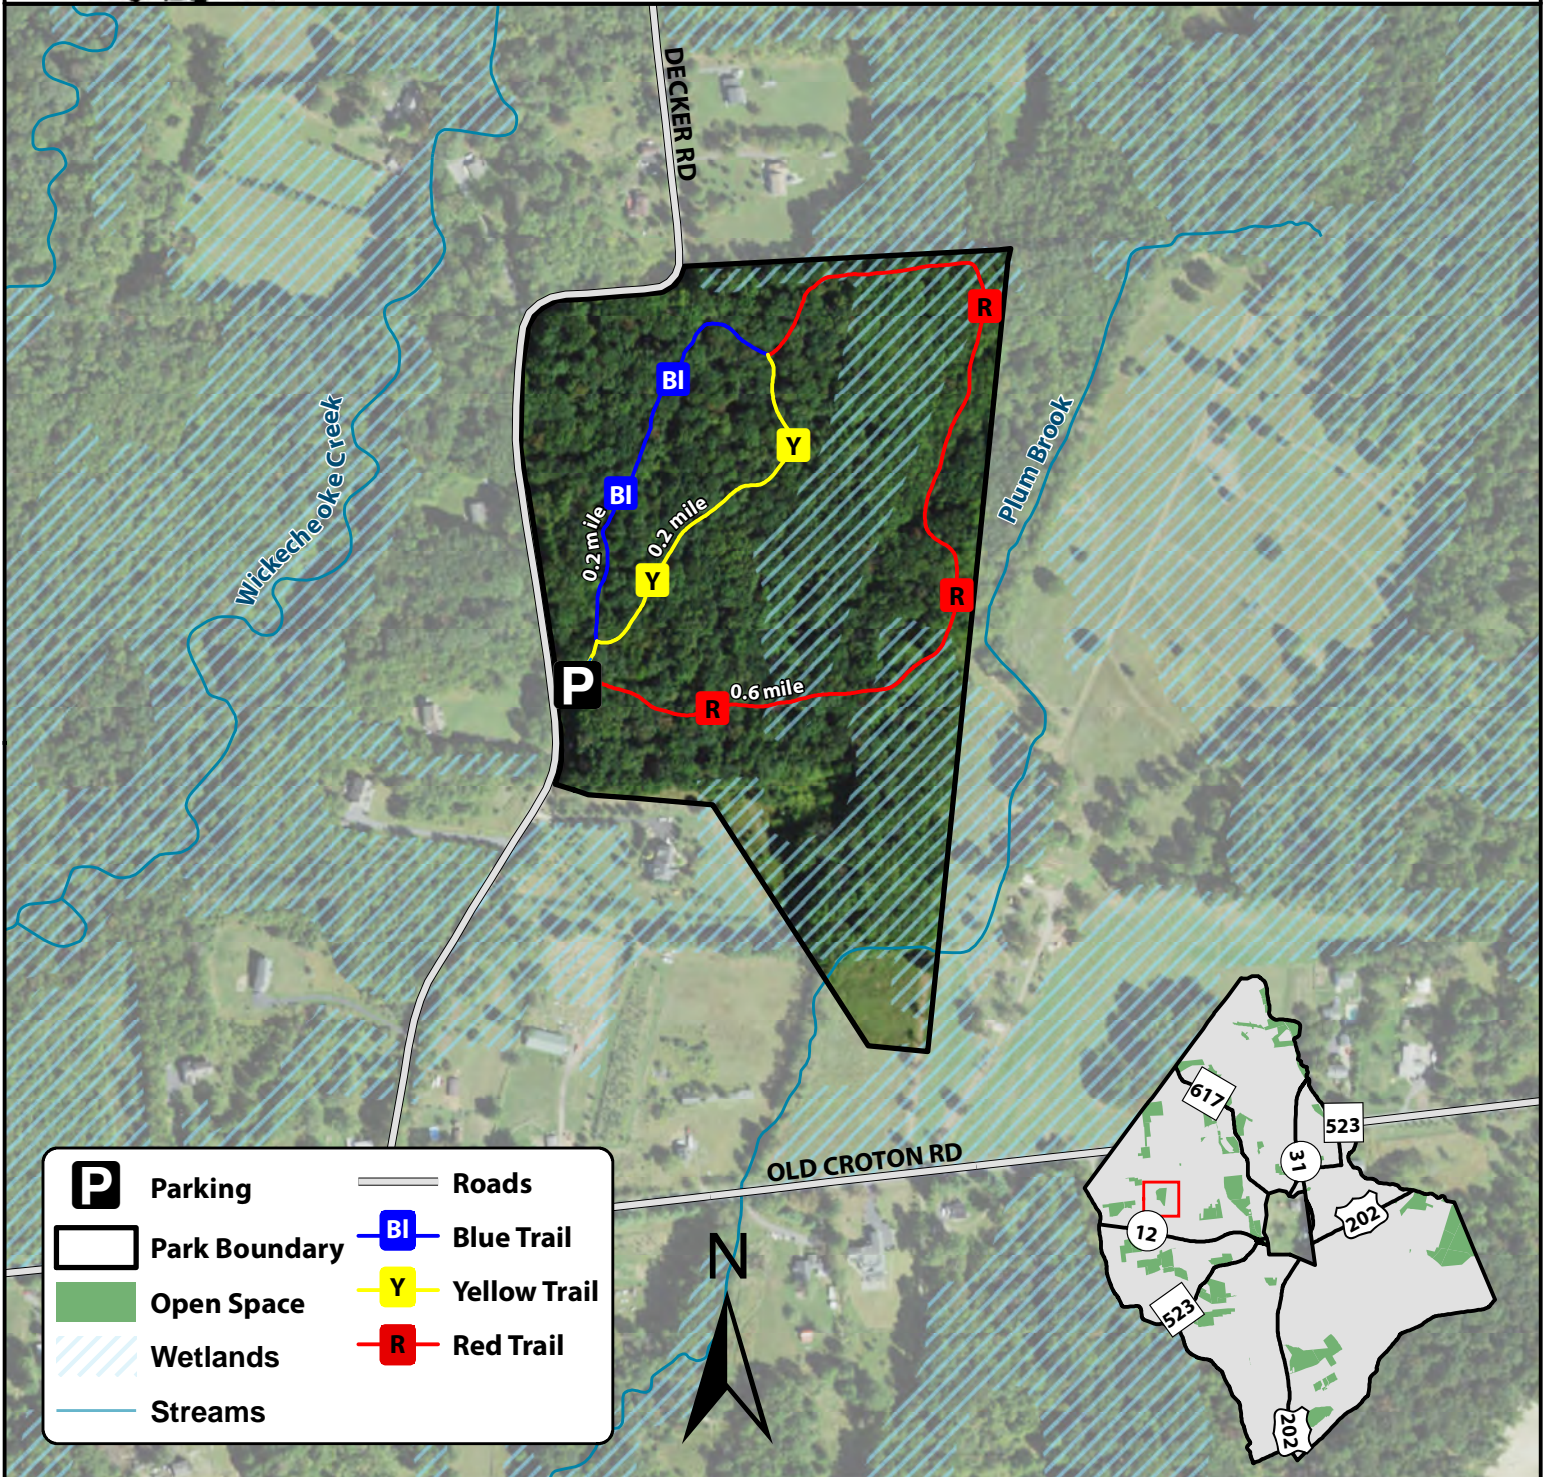

Brownstein Preserve

32 Acres

Hunting by Permit Only, Mon-Sat During Bow Season

P 40.516625, -74.909391

(c) Raritan Township Open Space, September 2023. Trail data obtained by Raritan Valley Community College - Center for Environmental Studies (RVCC-CES). Map created by RVCC-CES. Updated September 2023. Other map data acquired from New Jersey Department of Environmental Protection (NJDEP) and New Jersey Department of Transportation (NJDOT). This map was developed using NJDEP geographic information system (GIS) digital data, but this secondary product has not been verified by NJDEP and is not state-authorized.