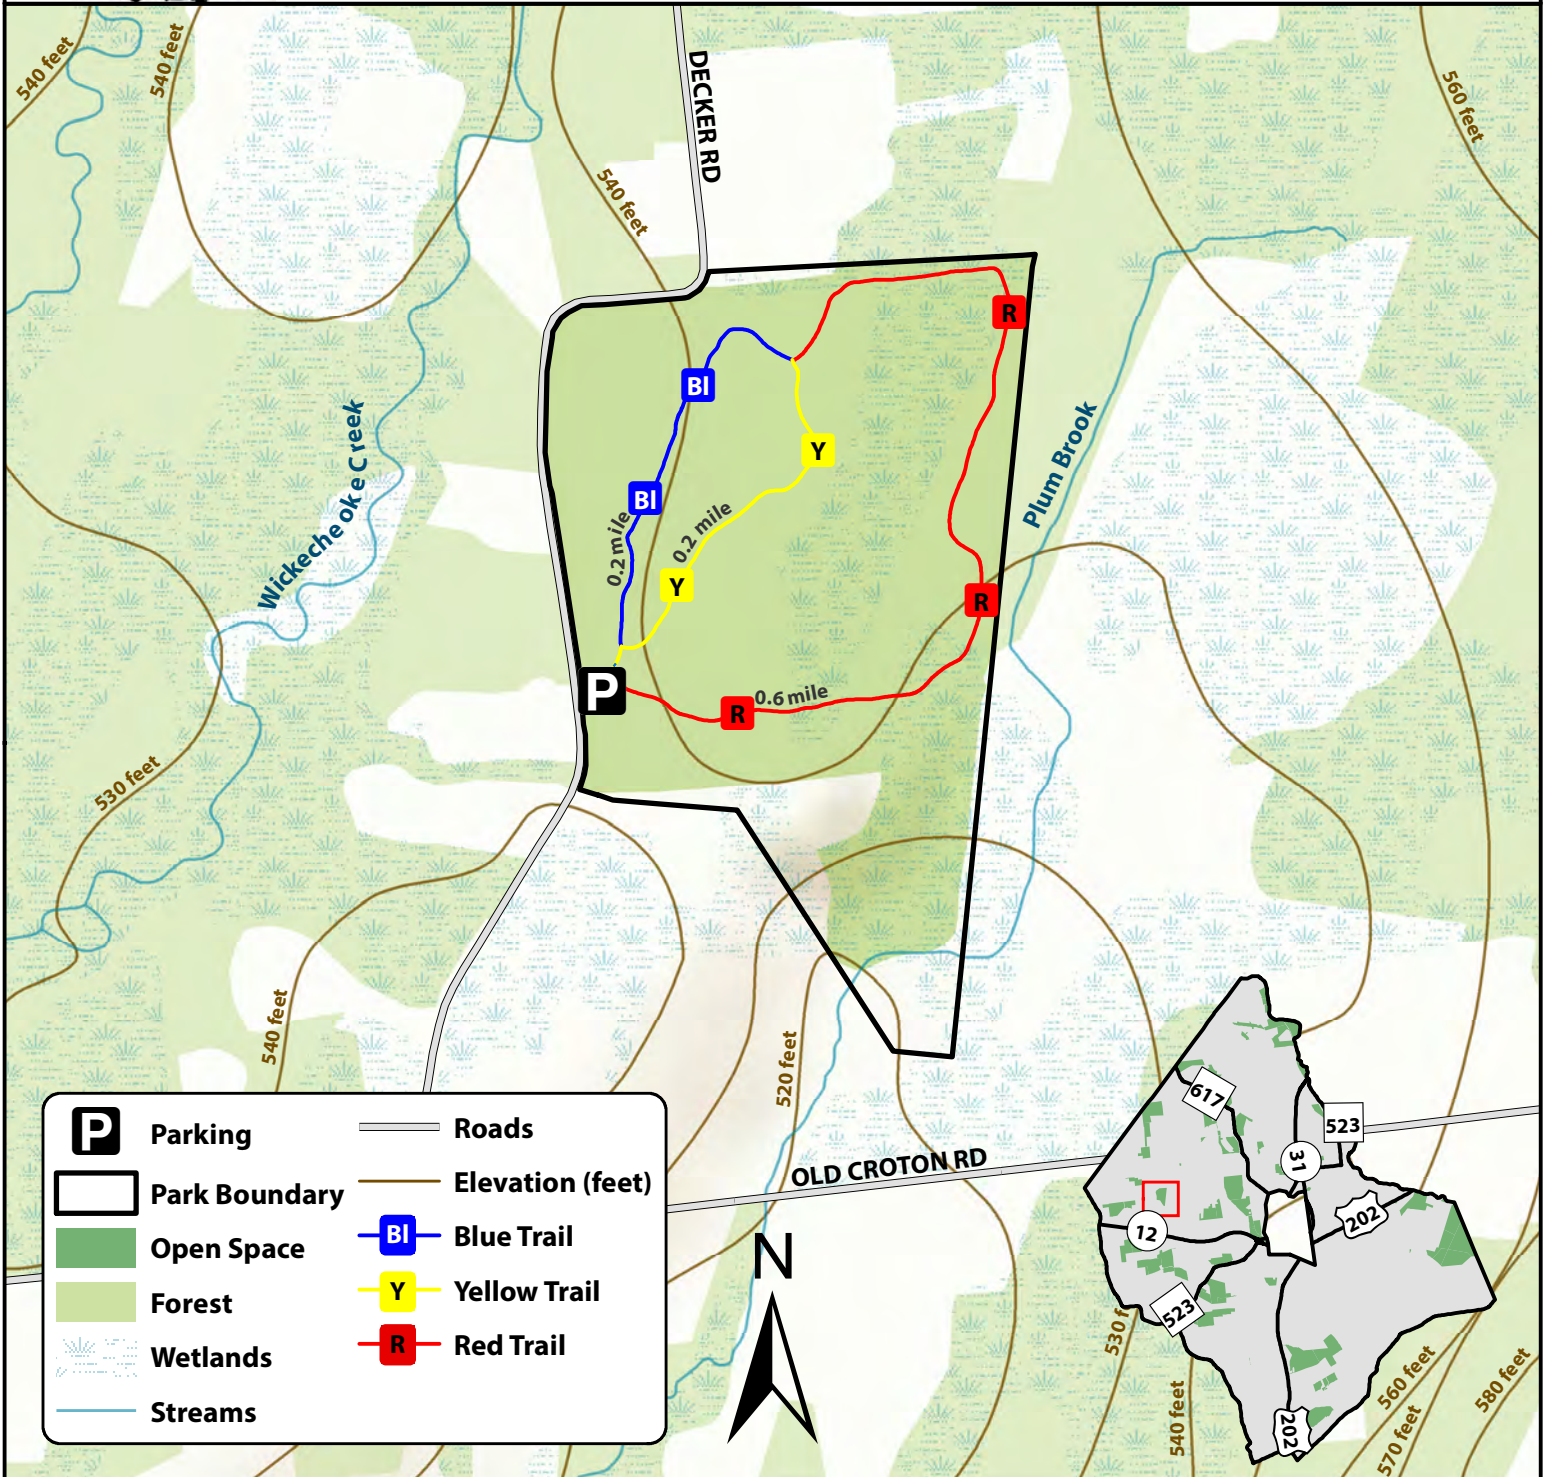

# Brownstein Preserve

32 Acres

Hunting by Permit Only, Mon-Sat During Bow Season

**P** 40.516625, -74.909391

(c) Raritan Township Open Space, September 2023. Trail data obtained by Raritan Valley Community College - Center for Environmental Studies (RVCC-CES). Map created by RVCC-CES. Updated September 2023. Other map data acquired from New Jersey Department of Environmental Protection (NJDEP) and New Jersey Department of Transportation (NJDOT). This map was developed using NJDEP geographic information system (GIS) digital data, but this secondary product has not been verified by NJDEP and is not state-authorized.