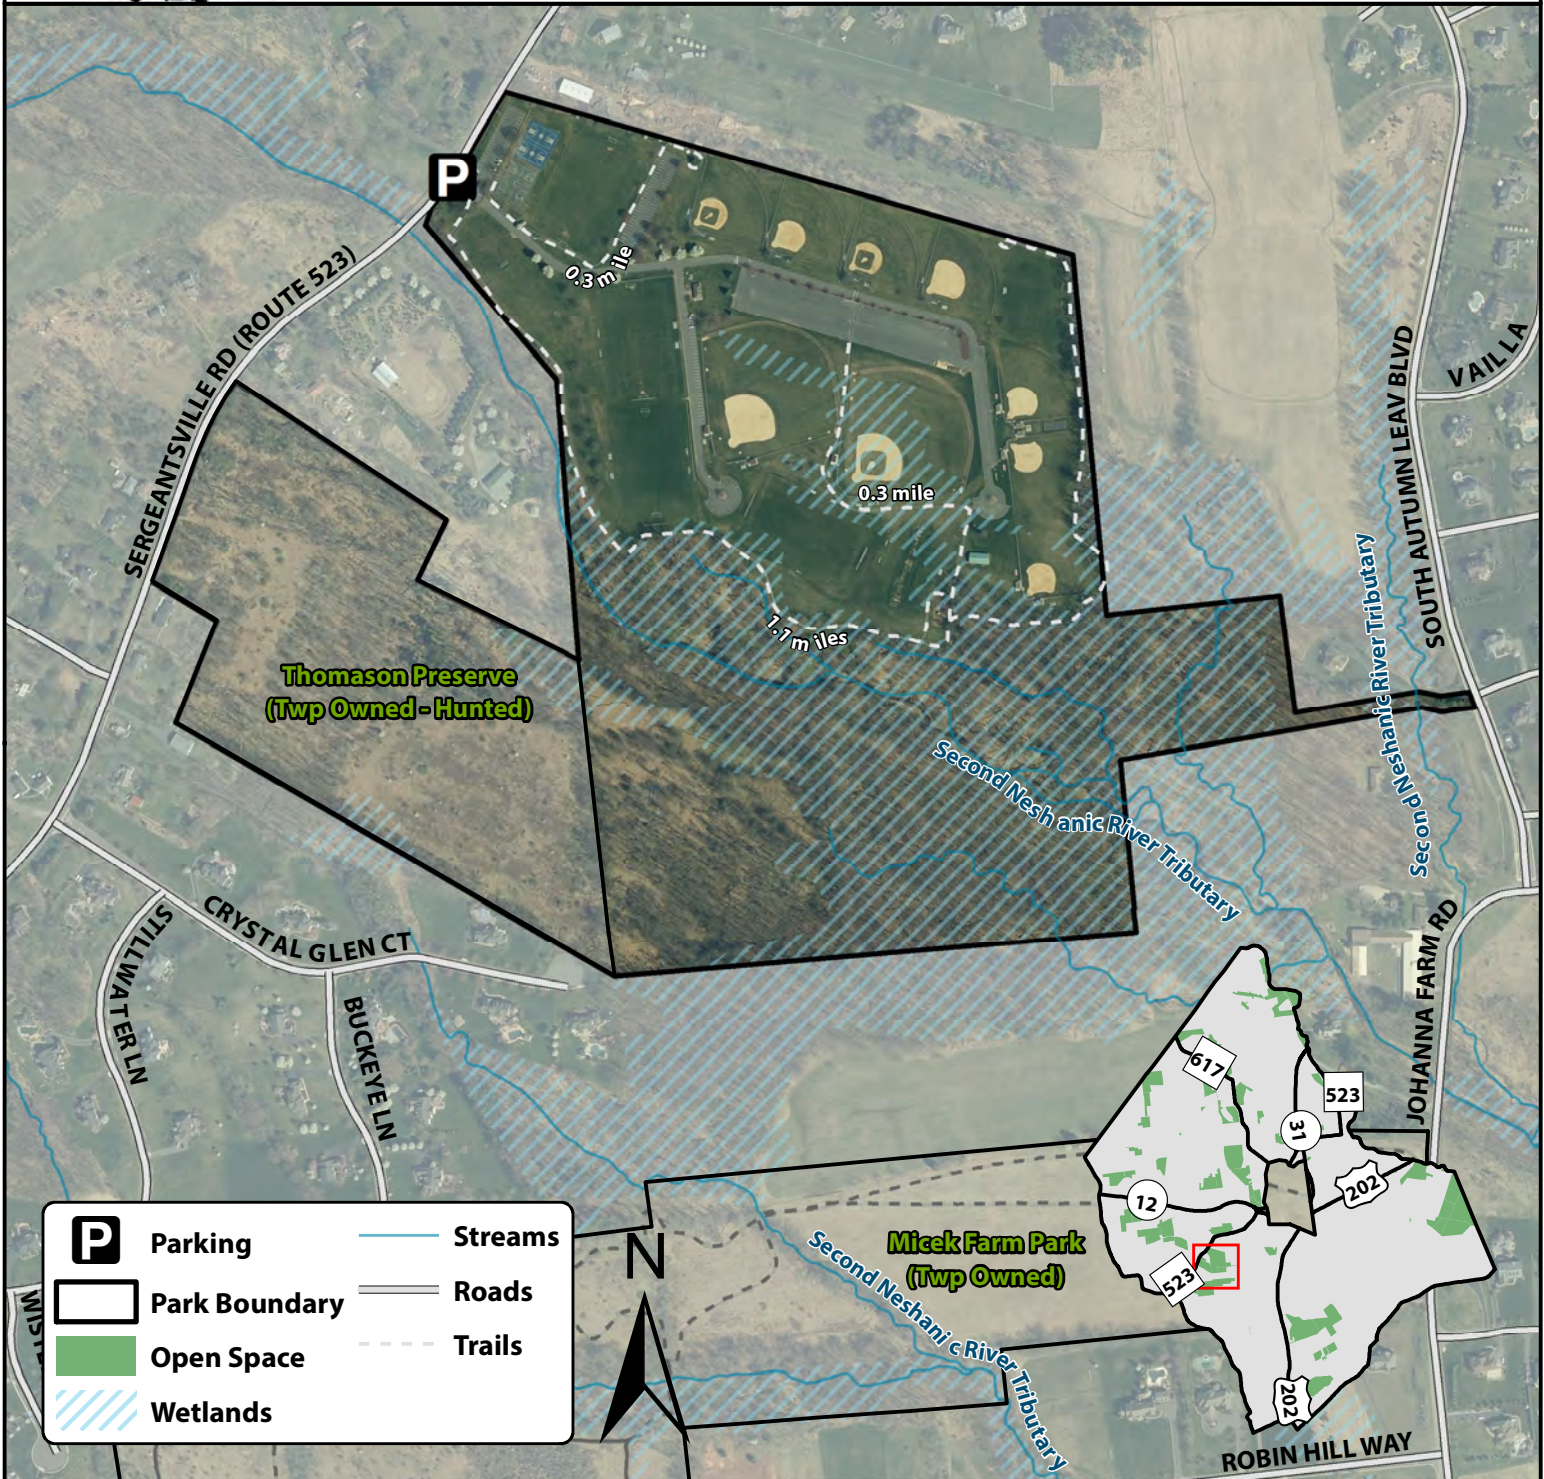

Lenape Park

145 Acres
No Hunting

P 40.492985, -74.890507

(c) Raritan Township Open Space, September 2023. Trail data obtained by Raritan Valley Community College - Center for Environmental Studies (RVCC-CES). Map created by RVCC-CES. Updated September 2023. Other map data acquired from New Jersey Department of Environmental Protection (NJDEP) and New Jersey Department of Transportation (NJDOT). This map was developed using NJDEP geographic information system (GIS) digital data, but this secondary product has not been verified by NJDEP and is not state-authorized.