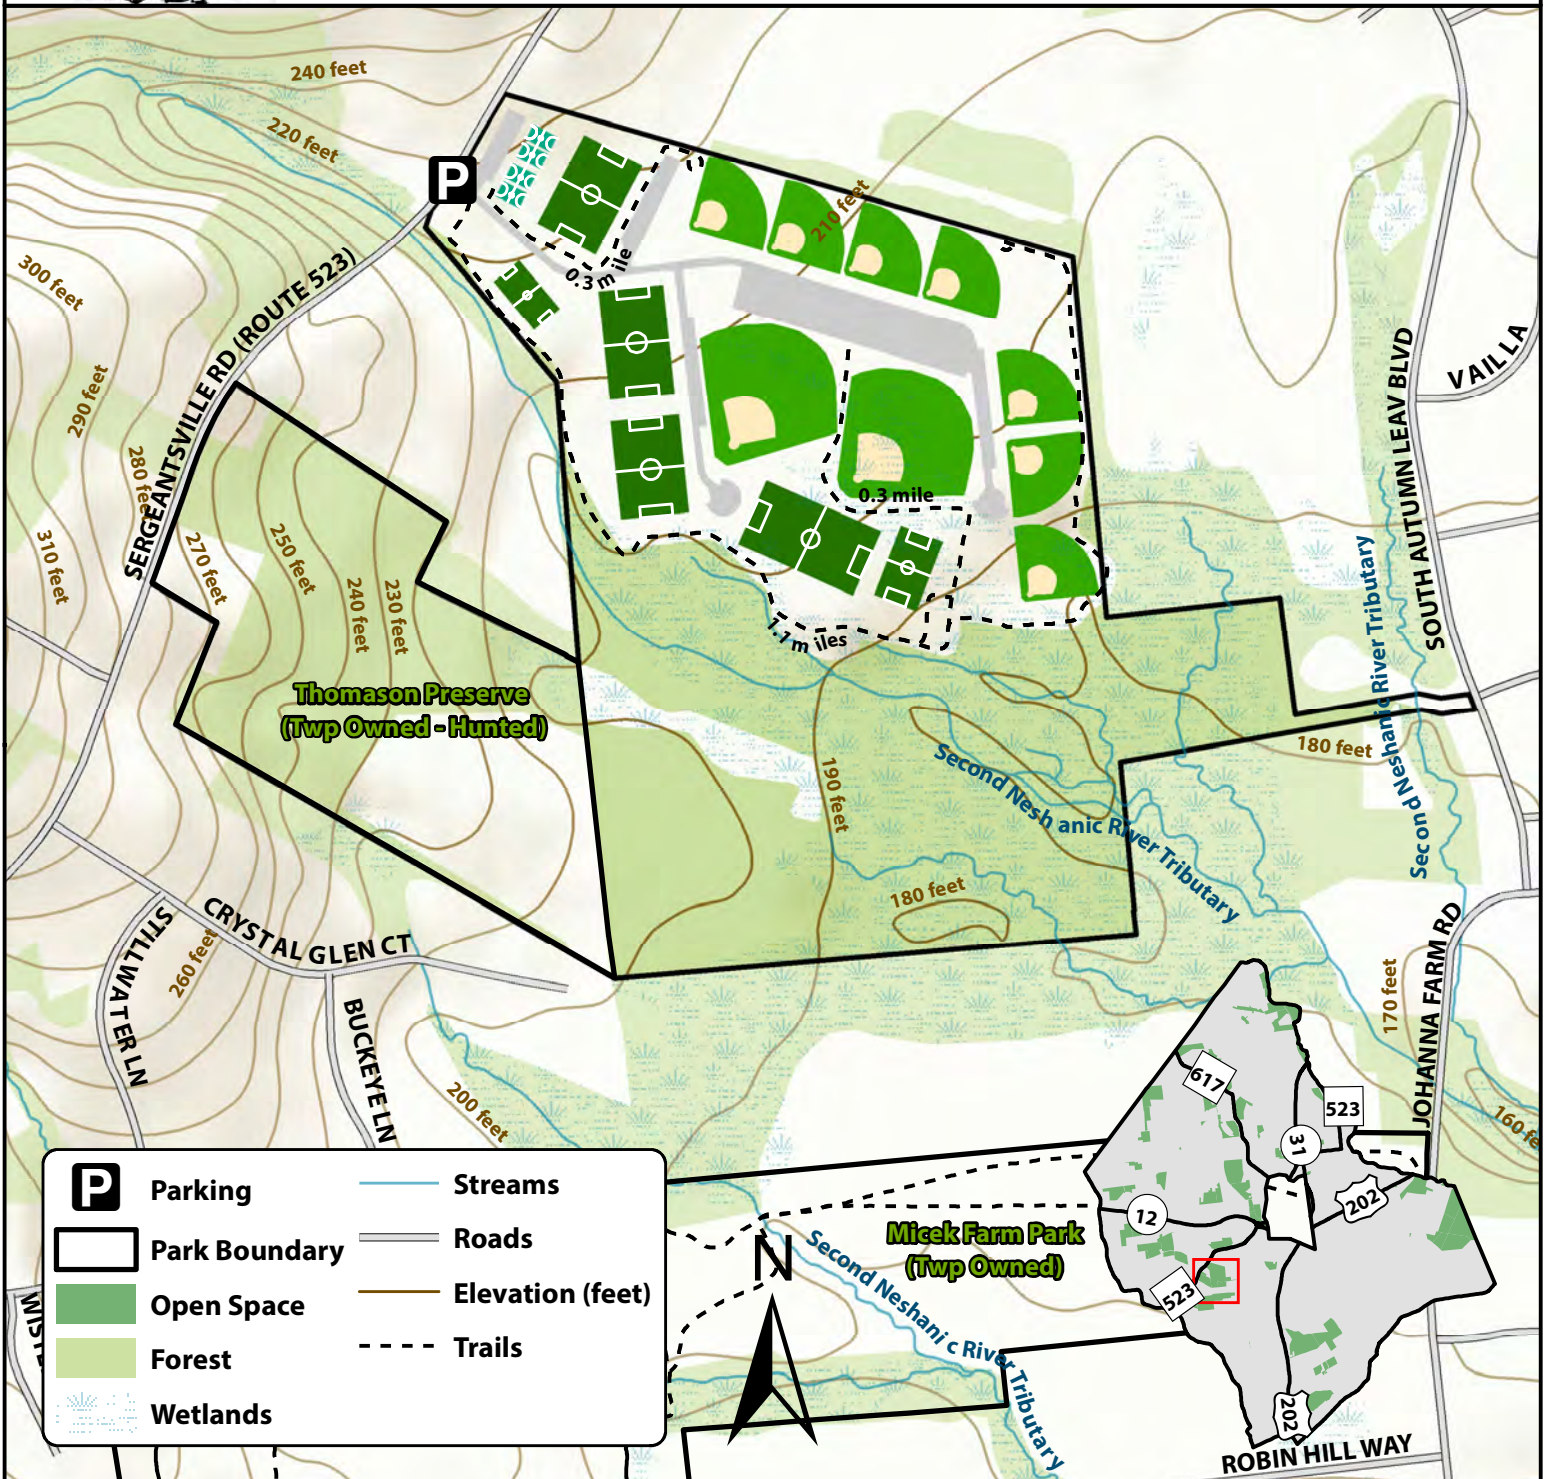

Lenape Park

174 Acres
No Hunting

P 40.492985, -74.890507

(c) Raritan Township Open Space, September 2023. Trail data obtained by Raritan Valley Community College - Center for Environmental Studies (RVCC-CES). Map created by RVCC-CES. Updated September 2023. Other map data acquired from New Jersey Department of Environmental Protection (NJDEP) and New Jersey Department of Transportation (NJDOT). This map was developed using NJDEP geographic information system (GIS) digital data, but this secondary product has not been verified by NJDEP and is not state-authorized.