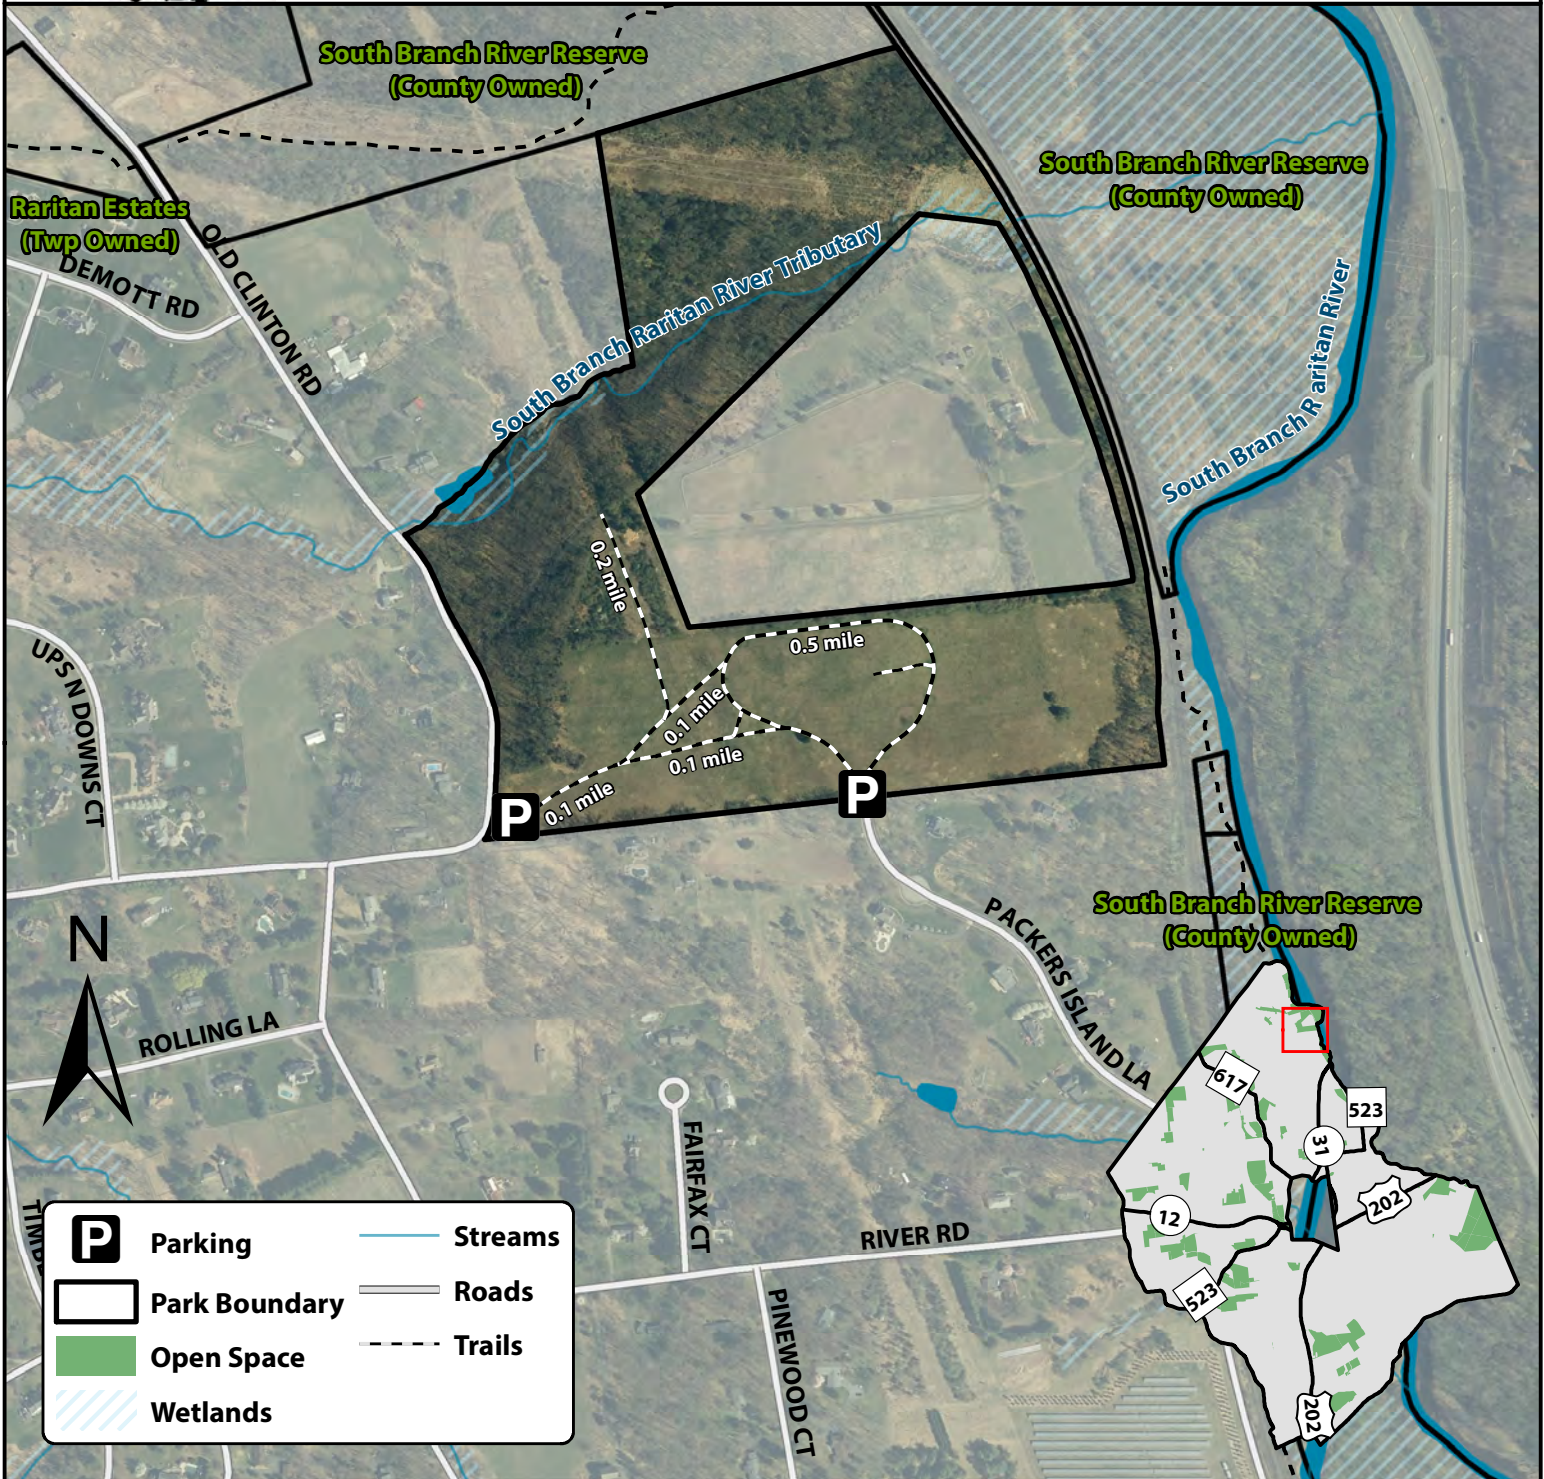

# Lone Cedar Park

57 Acres  
No Hunting

**P** 40.559768, -74.865486; 40.559918, -74.861557

(c) Raritan Township Open Space, September 2023. Trail data obtained by Raritan Valley Community College - Center for Environmental Studies (RVCC-CES). Map created by RVCC-CES. Updated September 2023. Other map data acquired from New Jersey Department of Environmental Protection (NJDEP) and New Jersey Department of Transportation (NJDOT). This map was developed using NJDEP geographic information system (GIS) digital data, but this secondary product has not been verified by NJDEP and is not state-authorized.