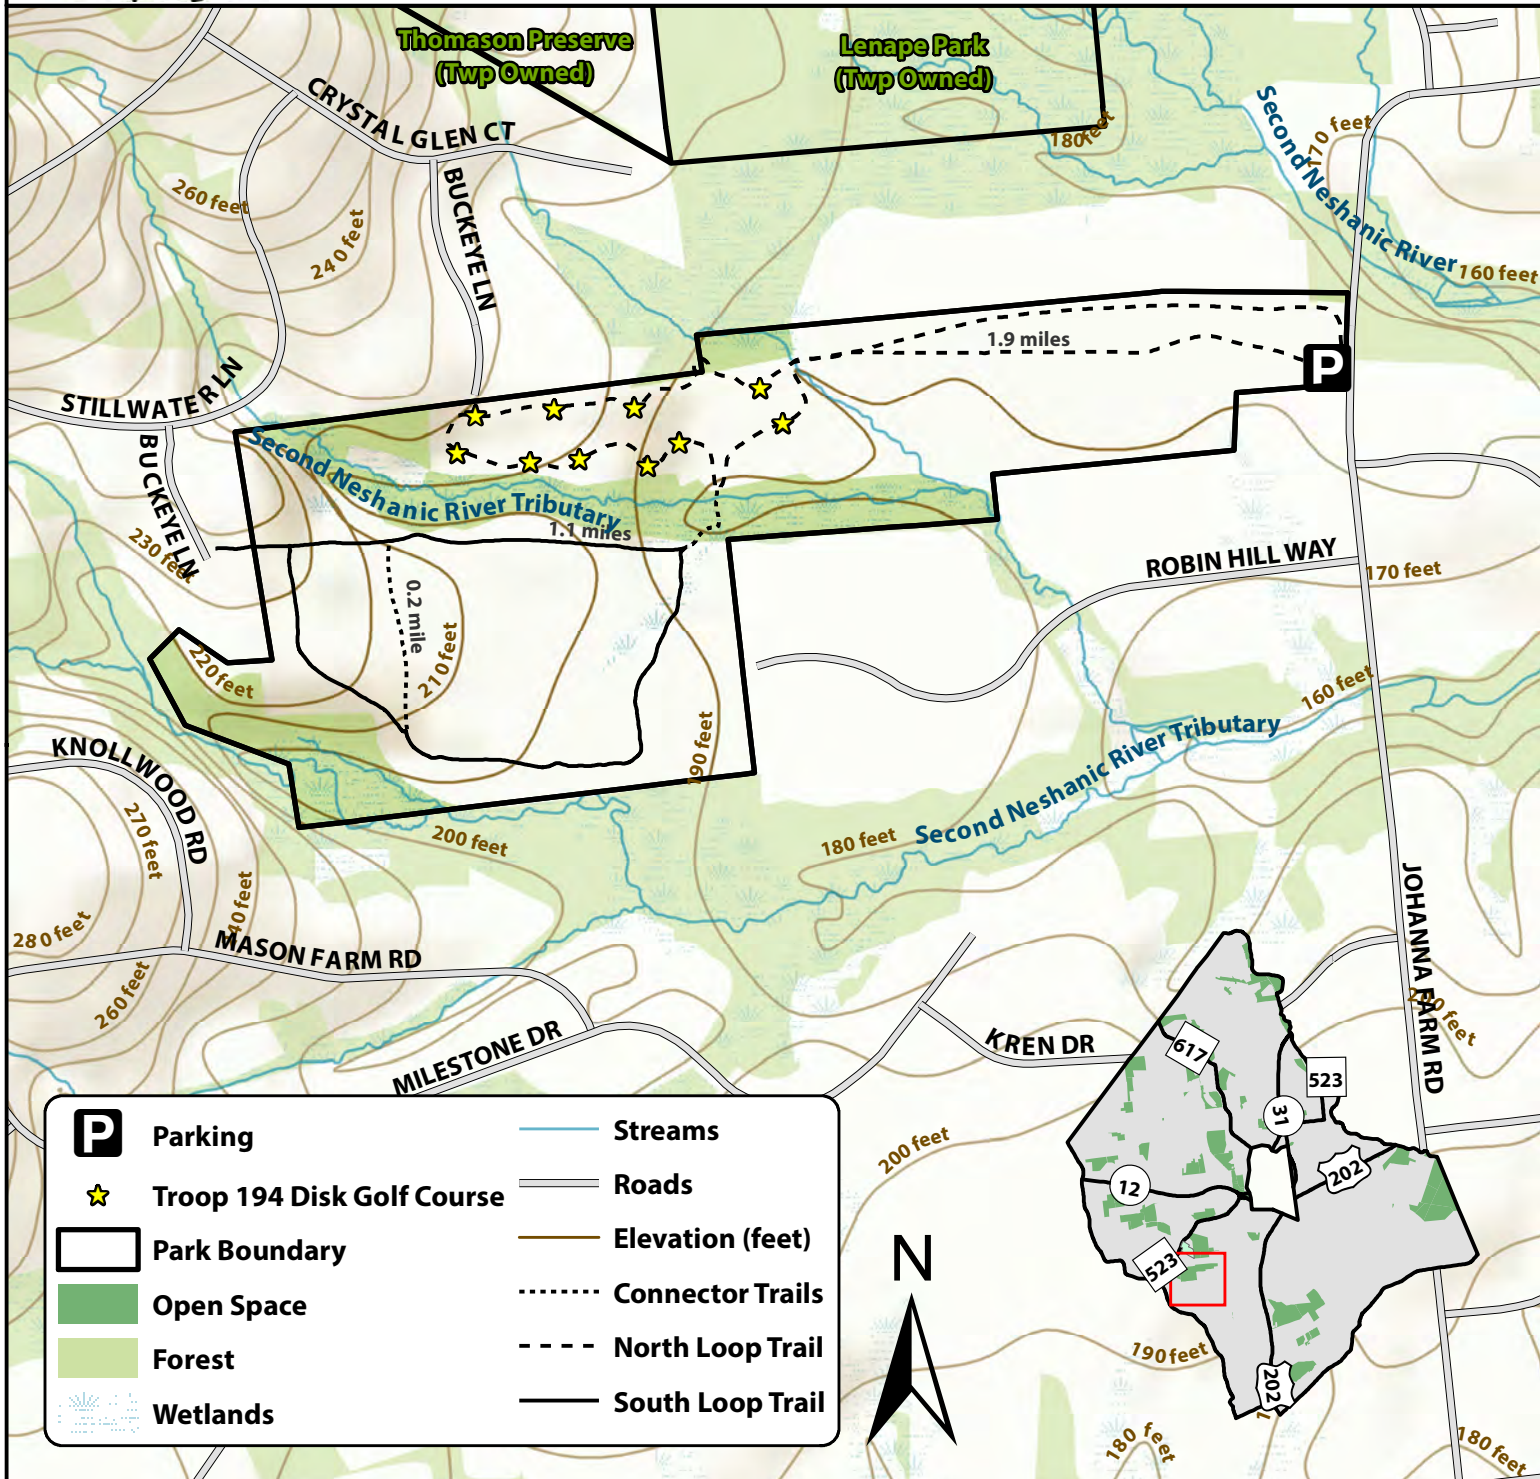

# Micek Farm

94 Acres  
No Hunting

**P** 40.484256, -74.880024

<b>P</b>	Parking		Streams
	Troop 194 Disk Golf Course		Roads
	Park Boundary		Elevation (feet)
	Open Space		Connector Trails
	Forest		North Loop Trail
	Wetlands		South Loop Trail

(c) Raritan Township Open Space, September 2023. Trail data obtained by Raritan Valley Community College - Center for Environmental Studies (RVCC-CES). Map created by RVCC-CES. Updated September 2023. Other map data acquired from New Jersey Department of Environmental Protection (NJDEP) and New Jersey Department of Transportation (NJDOT). This map was developed using NJDEP geographic information system (GIS) digital data, but this secondary product has not been verified by NJDEP and is not state-authorized.