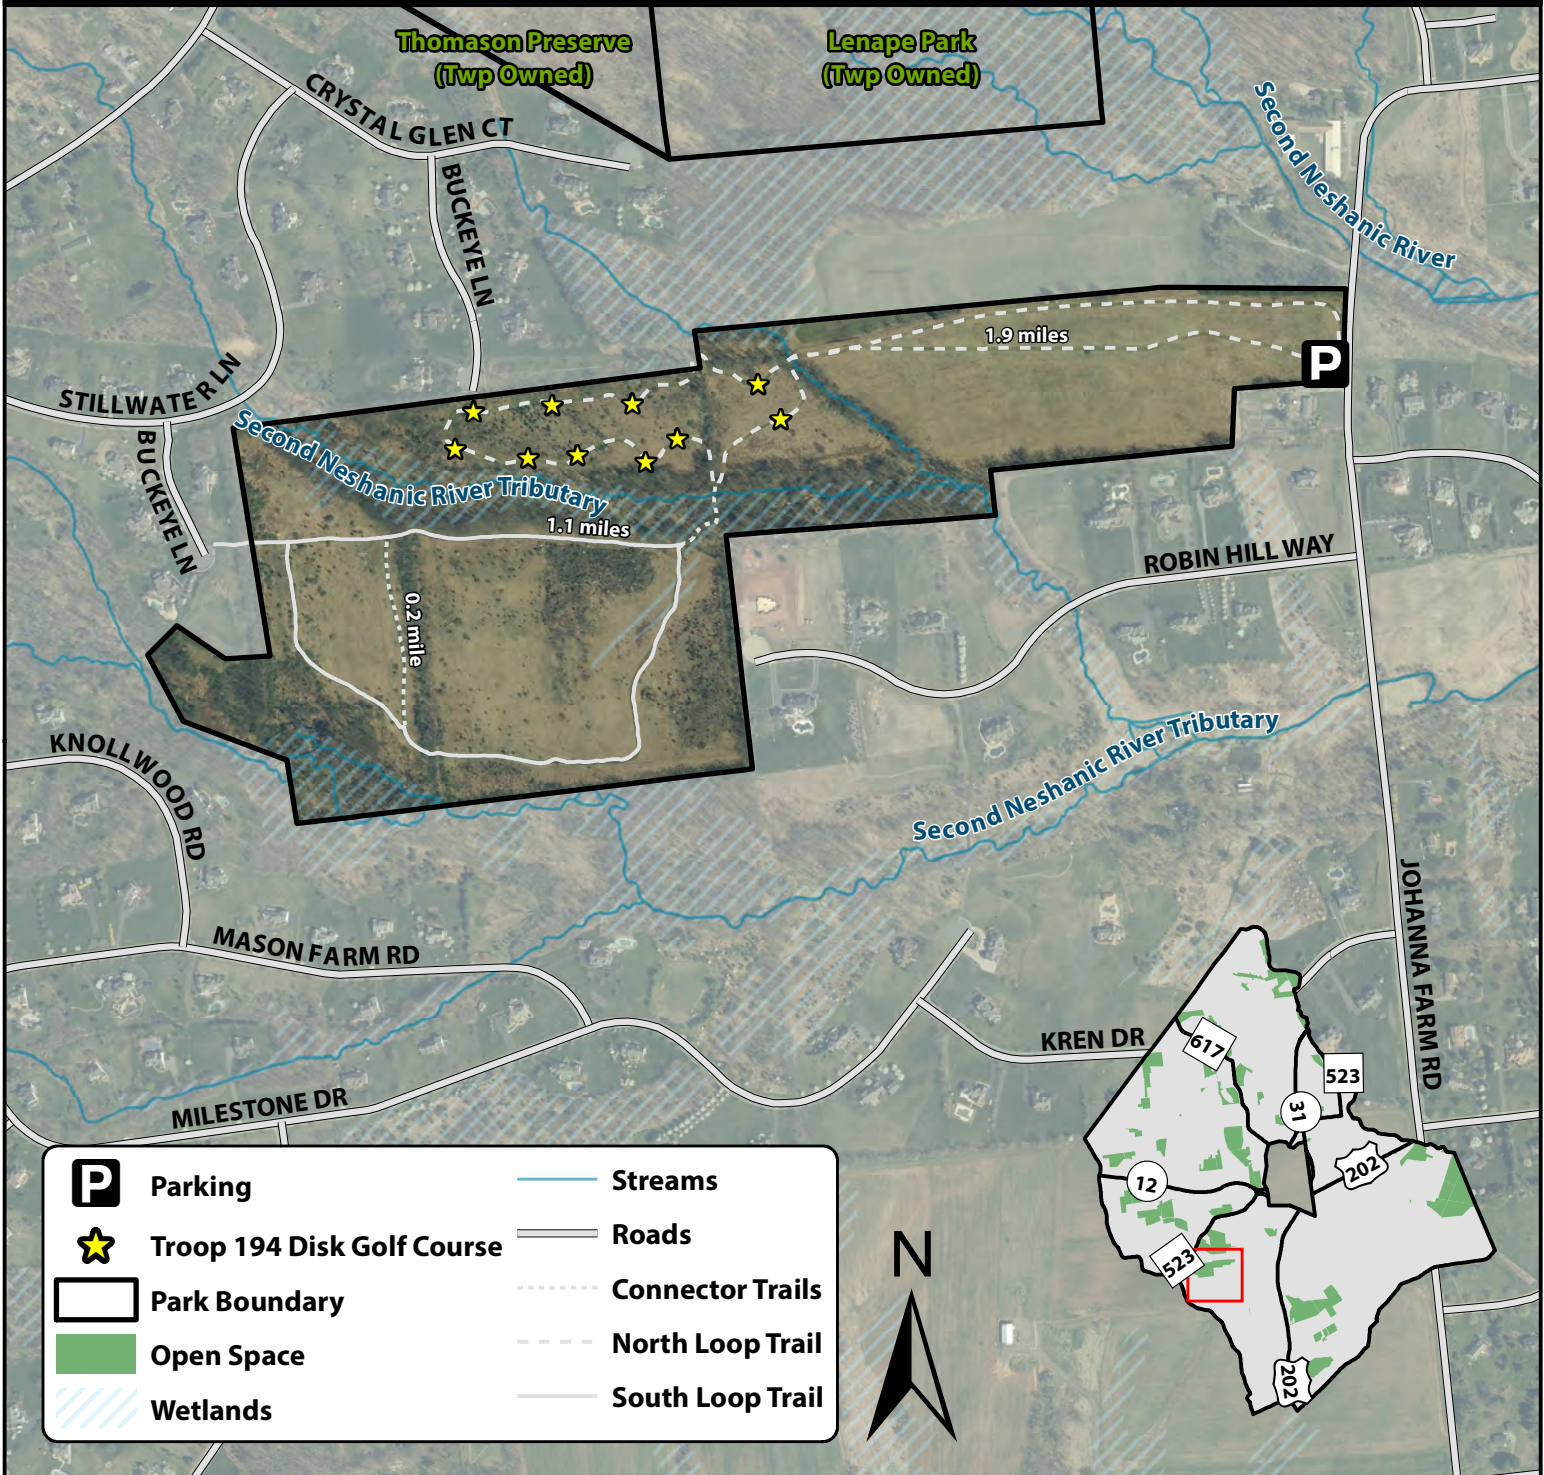

Micek Farm

94 Acres

No Hunting

P 40.484256, -74.880024

P	Parking		Streams
	Troop 194 Disk Golf Course		Roads
	Park Boundary		Connector Trails
	Open Space		North Loop Trail
	Wetlands		South Loop Trail

(c) Raritan Township Open Space, September 2023. Trail data obtained by Raritan Valley Community College - Center for Environmental Studies (RVCC-CES). Map created by RVCC-CES. Updated September 2023. Other map data acquired from New Jersey Department of Environmental Protection (NJDEP) and New Jersey Department of Transportation (NJDOT). This map was developed using NJDEP geographic information system (GIS) digital data, but this secondary product has not been verified by NJDEP and is not state-authorized.