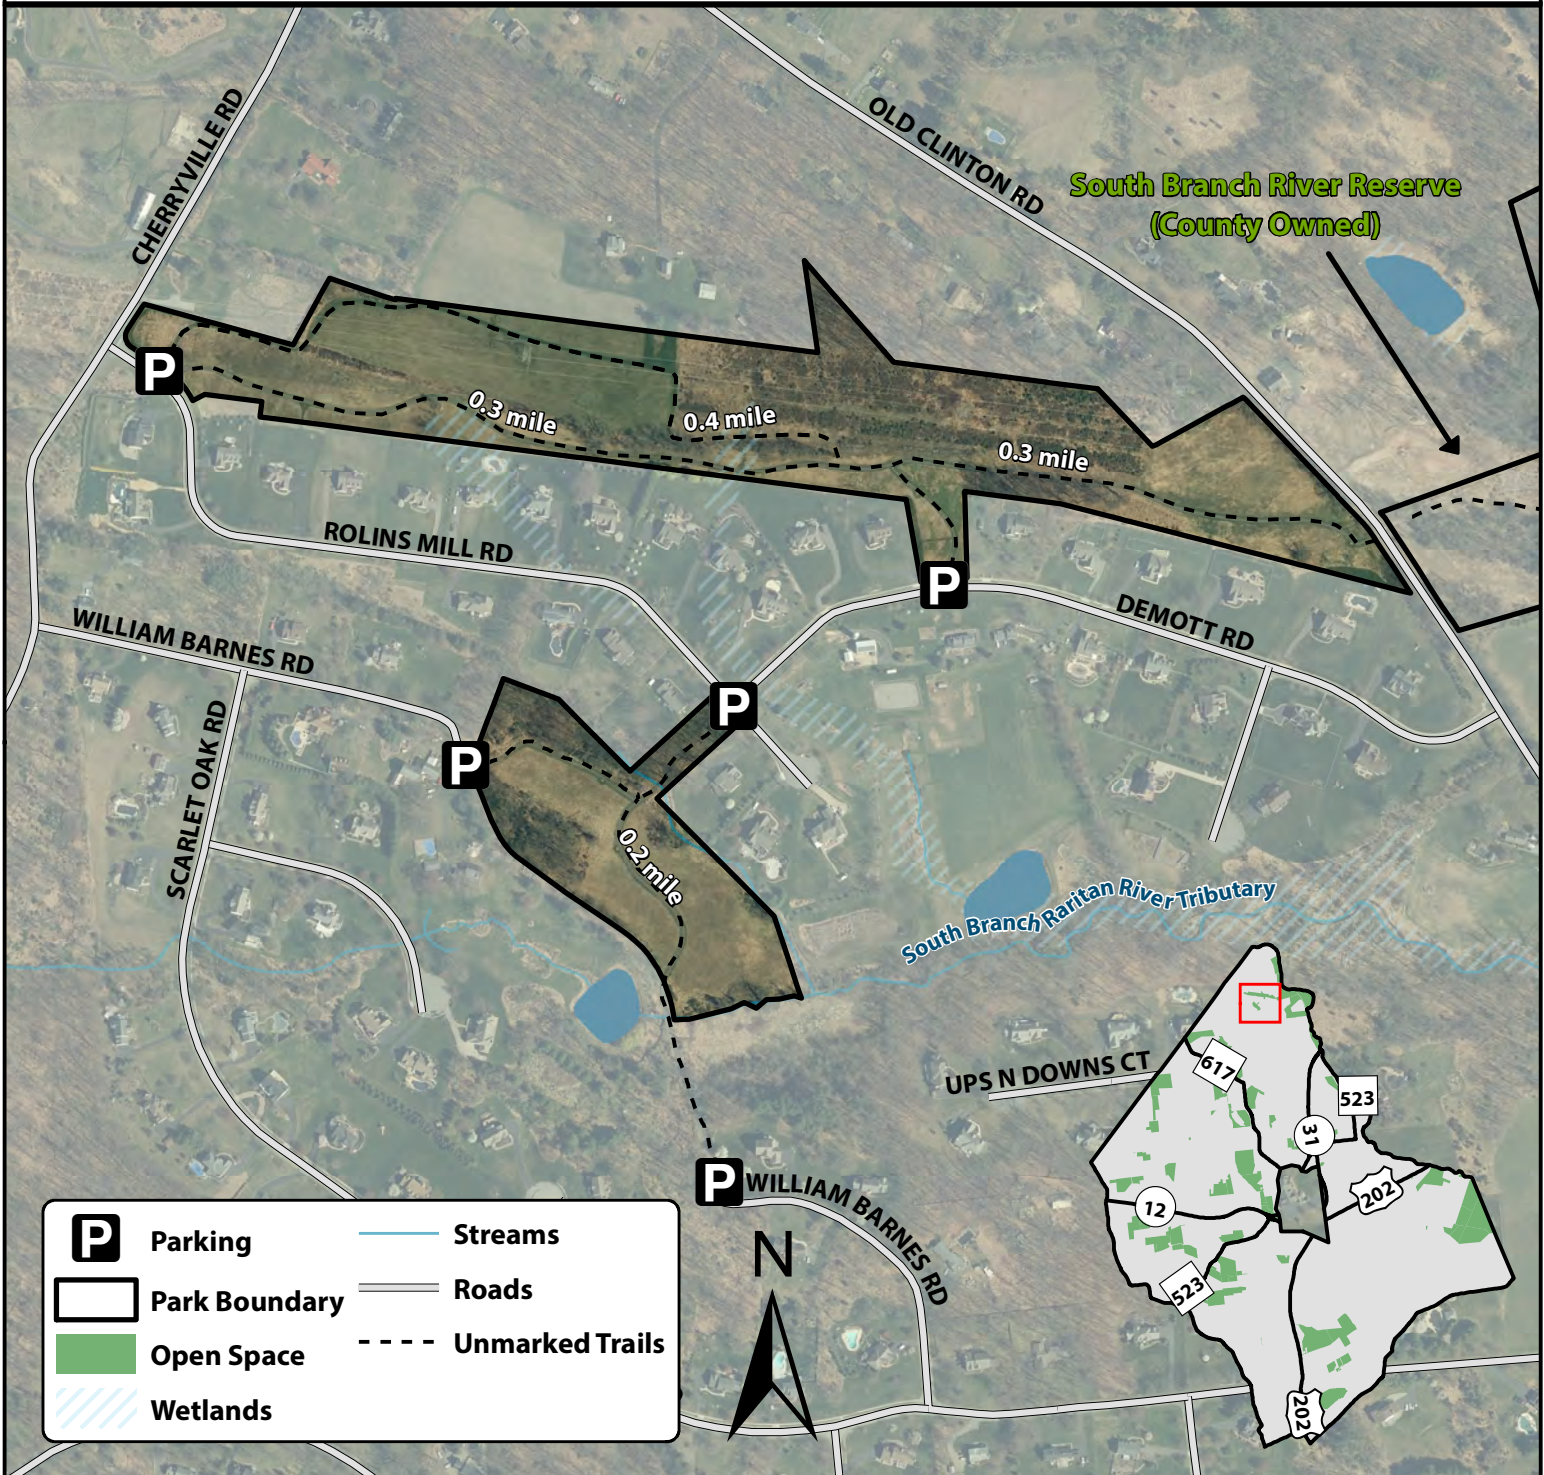

Raritan Estates

32 Acres

No Hunting

P Parking Along Adjacent Roads

(c) Raritan Township Open Space, September 2023. Trail data obtained by Raritan Valley Community College - Center for Environmental Studies (RVCC-CES). Map created by RVCC-CES. Updated September 2023. Other map data acquired from New Jersey Department of Environmental Protection (NJDEP) and New Jersey Department of Transportation (NJDOT). This map was developed using NJDEP geographic information system (GIS) digital data, but this secondary product has not been verified by NJDEP and is not state-authorized.