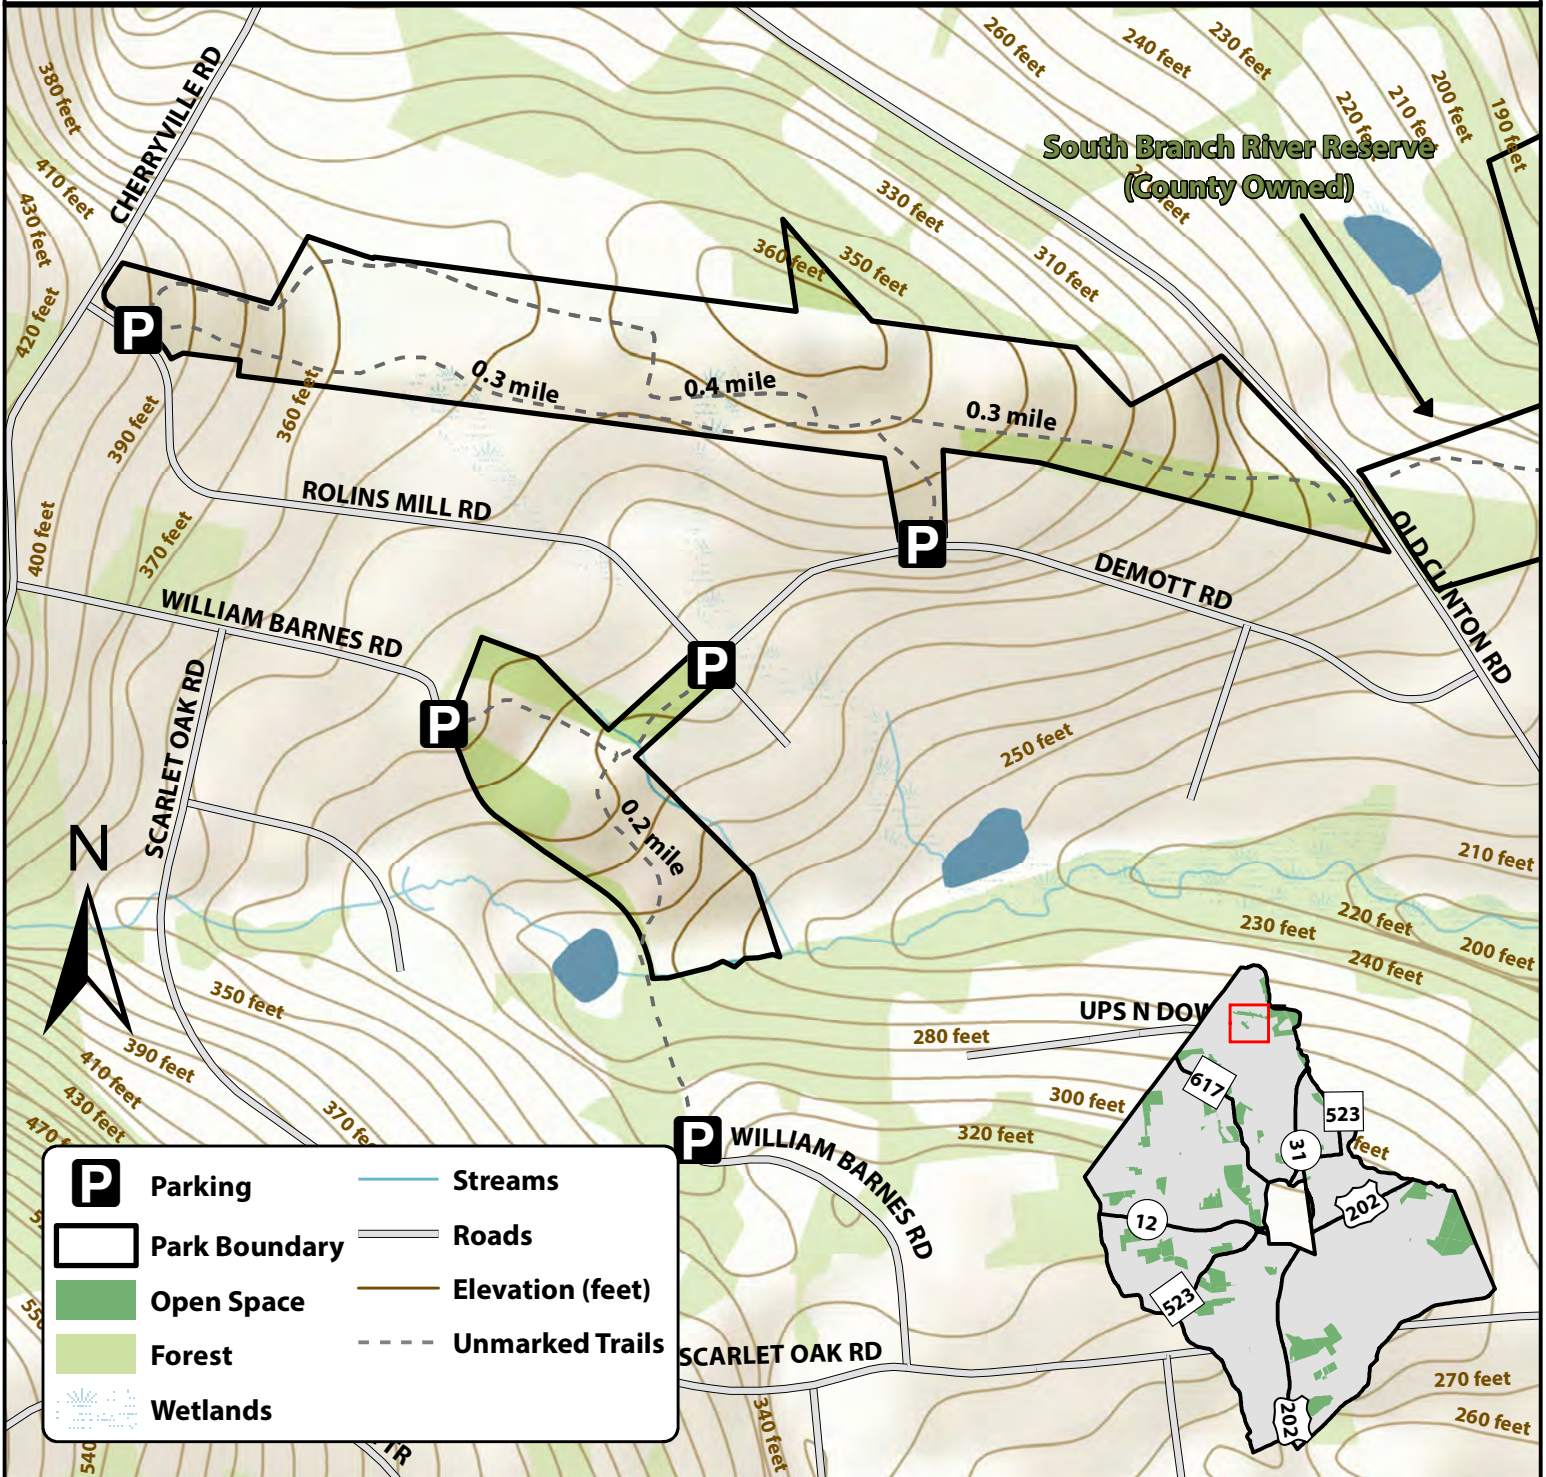

Raritan Estates

32 Acres

No Hunting

P Parking Along Adjacent Roads

(c) Raritan Township Open Space, September 2023. Trail data obtained by Raritan Valley Community College - Center for Environmental Studies (RVCC-CES). Map created by RVCC-CES. Updated September 2023. Other map data acquired from New Jersey Department of Environmental Protection (NJDEP) and New Jersey Department of Transportation (NJDOT). This map was developed using NJDEP geographic information system (GIS) digital data, but this secondary product has not been verified by NJDEP and is not state-authorized.