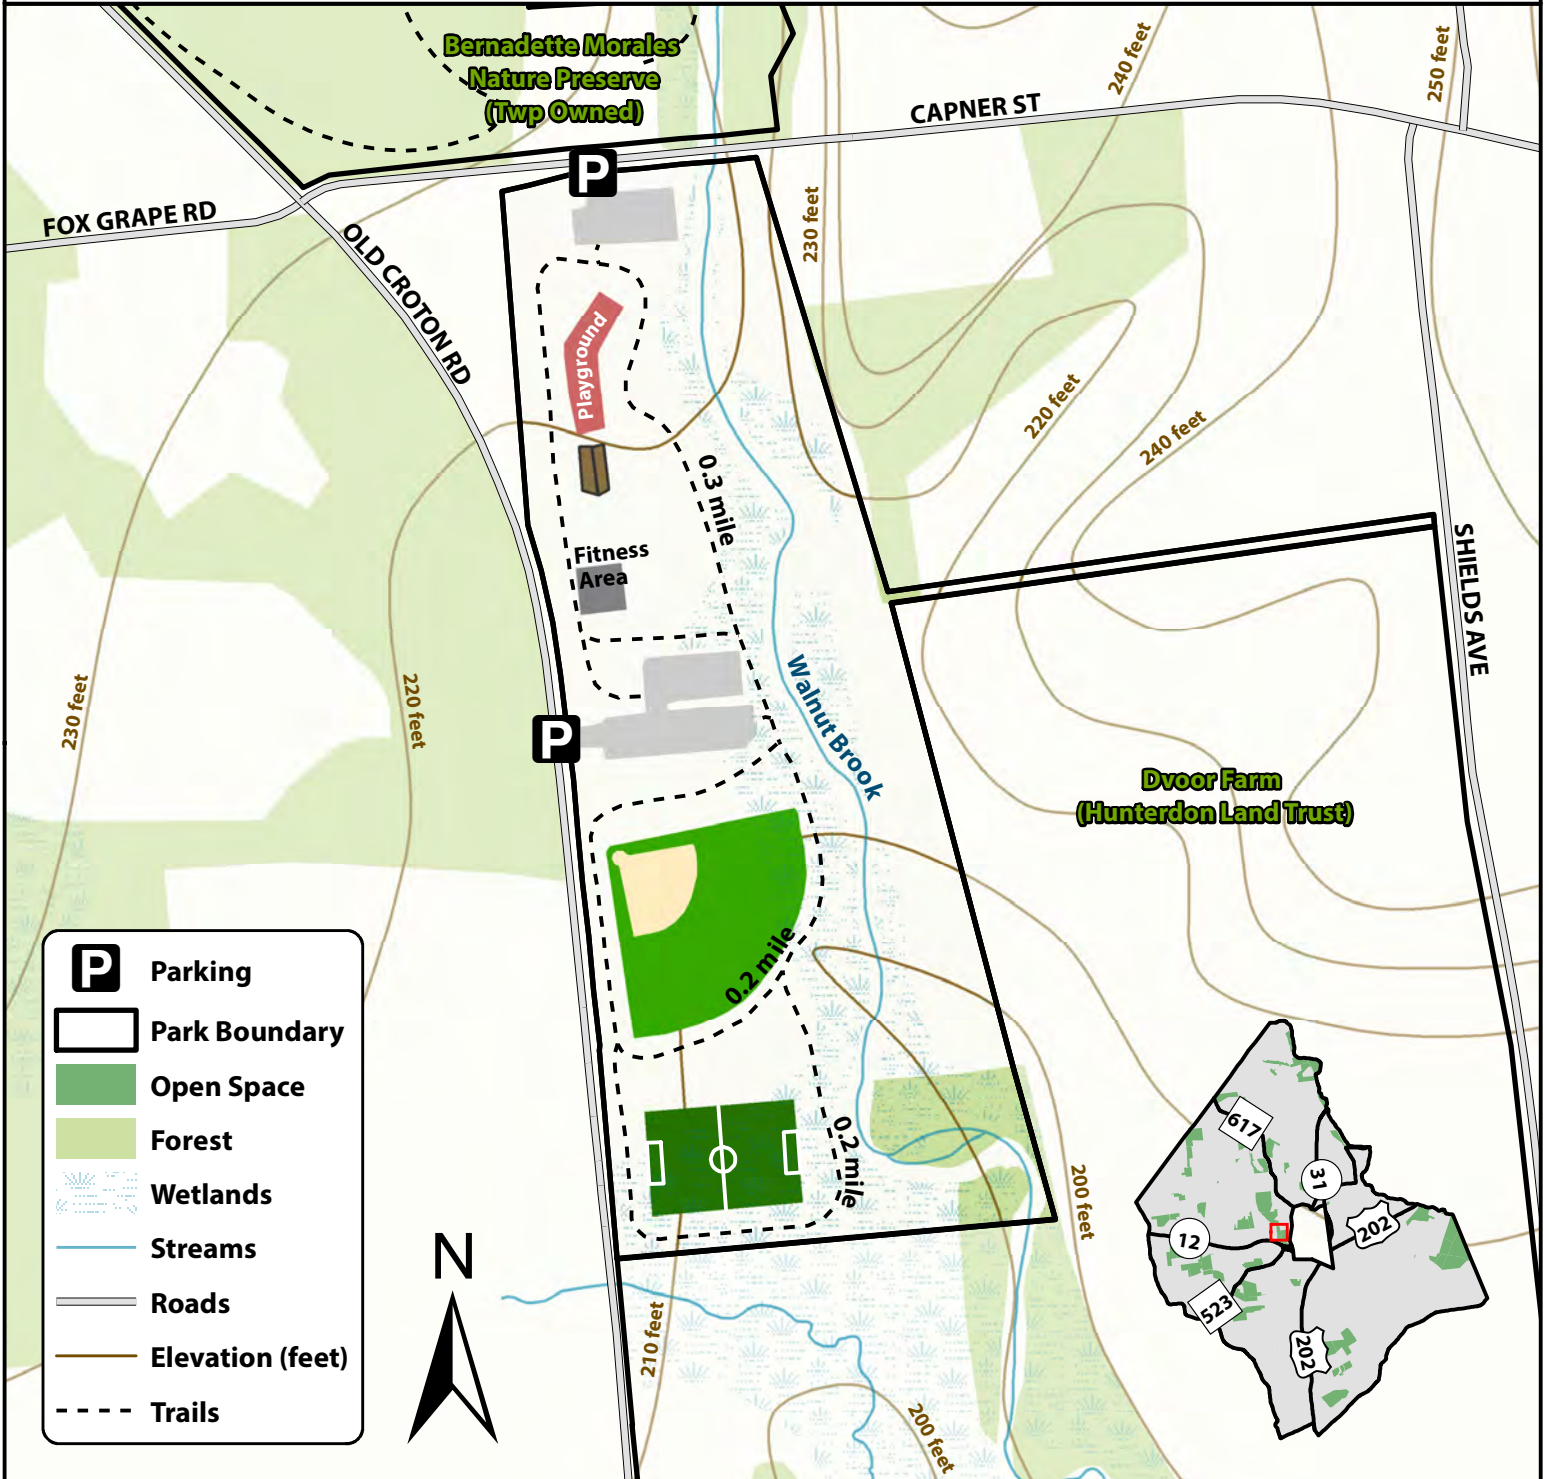

Mine Brook Park

15 Acres
No Hunting

P 40.511546, -74.874557; 40.509609, -74.874405

- P** Parking
- ▭** Park Boundary
- Open Space
- Forest
- ▨** Wetlands
- Streams
- Roads
- Elevation (feet)
- - -** Trails

(c) Raritan Township Open Space, September 2023. Trail data obtained by Raritan Valley Community College - Center for Environmental Studies (RVCC-CES). Map created by RVCC-CES. Updated September 2023. Other map data acquired from New Jersey Department of Environmental Protection (NJDEP) and New Jersey Department of Transportation (NJDOT). This map was developed using NJDEP geographic information system (GIS) digital data, but this secondary product has not been verified by NJDEP and is not state-authorized.